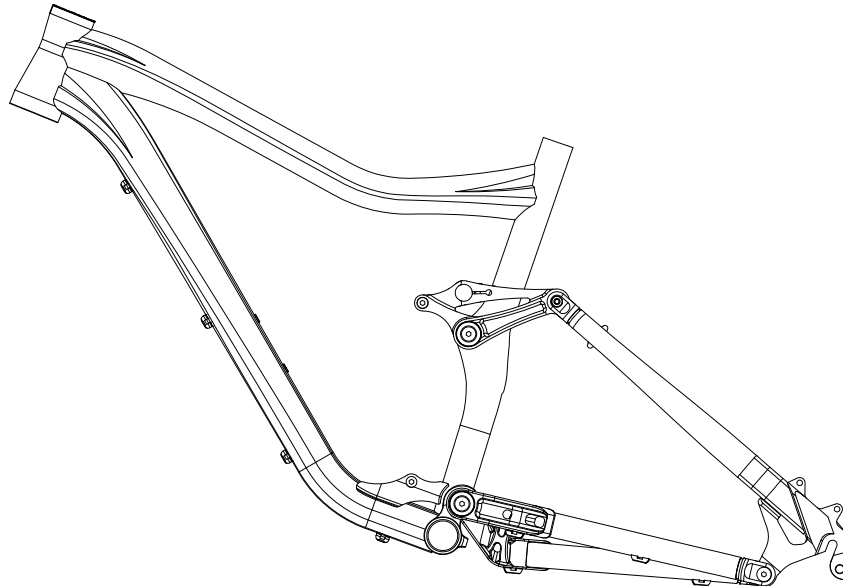

XTENSION

XPZ 2010

Frame Size	S (16")	M (18")	L (20")
TT Length	570	590	610
HT Angle	68	68	68
ST Angle	73	73	73
BB Drop	-10	-10	-00
HT Length	120	120	130
RC	435	435	435

Seatpost Diameter	31.6mm
Derailleur Clamp	34.9mm-Down Pull
Bottom Bracket	73mm
Headset	1-1/8" Semi top, 1.5" Bottom
Shock Length	200mmx57mm, ID8mmx22mm
Wheel Travel	6.5"
Material	ALU6061
Suspension System	4-Bar-Linkage (Horst Link)
Suggested Fork Travel	160mm Travel